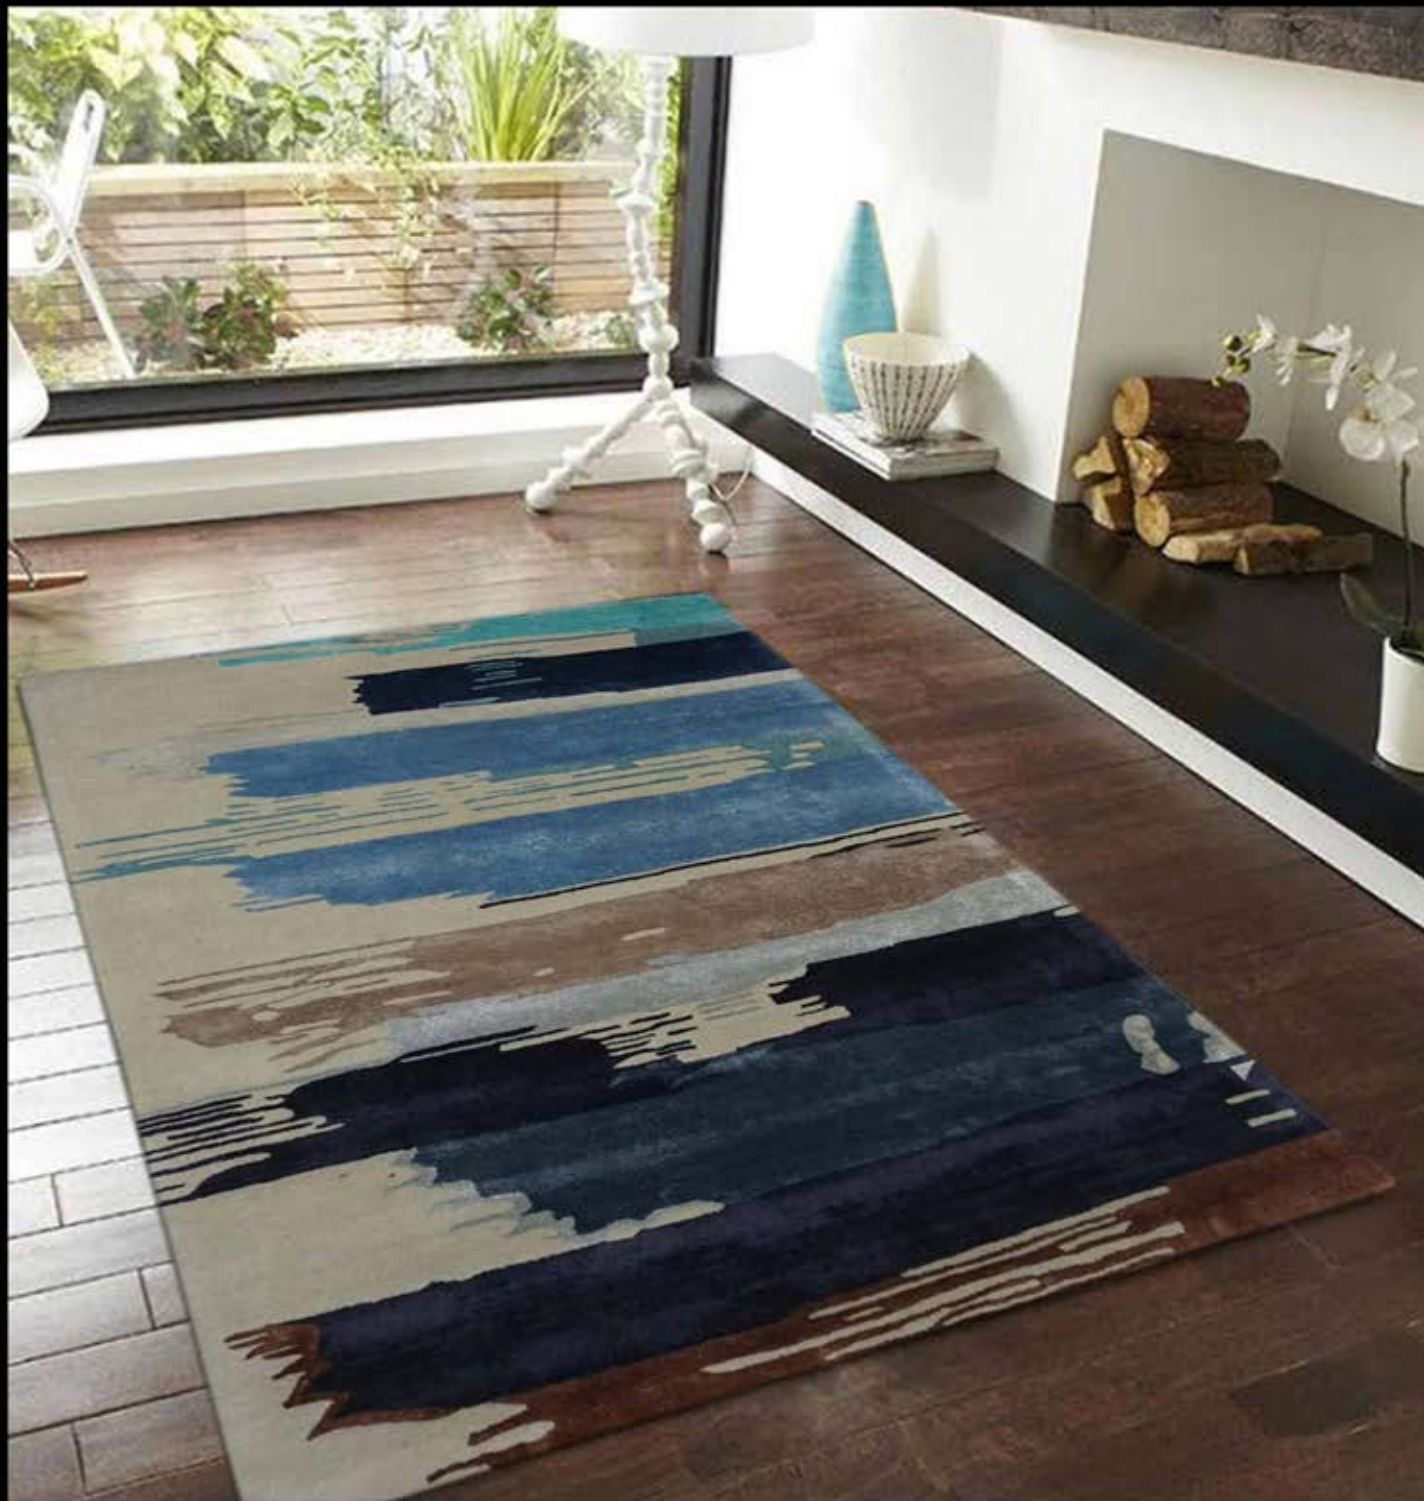

Design No. K-167

Hand Tufted
Carpet containing
Wool & Viscose
in 3200 GSM
Quality and
12 MM Pile
Height.

Custom Designs,
Sizes & Colors are
also possible.

Colour Box also available.