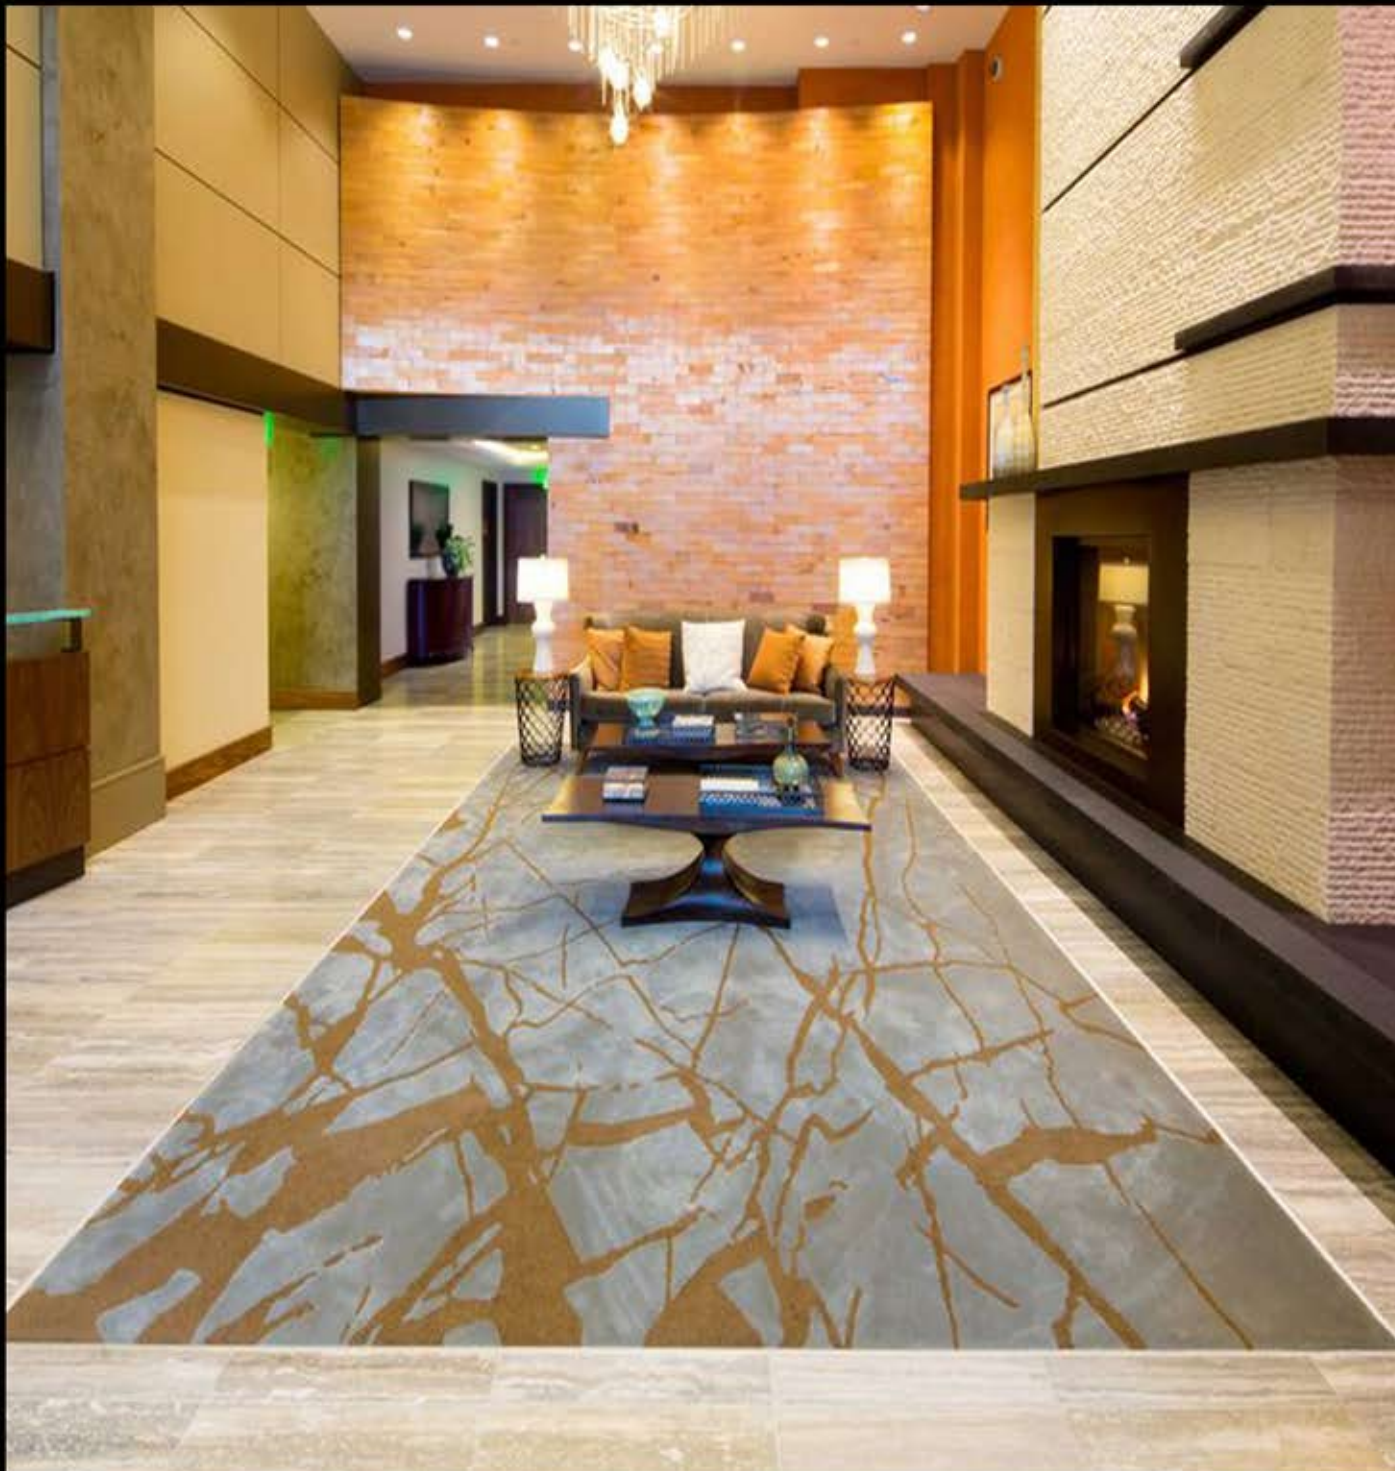

Design No. K-109

Hand Tufted
Carpet containing
Wool & Viscose
in 3200 GSM
Quality and
12 MM Pile
Height.

Custom Designs,
Sizes & Colors are
also possible.

Colour Box also available.