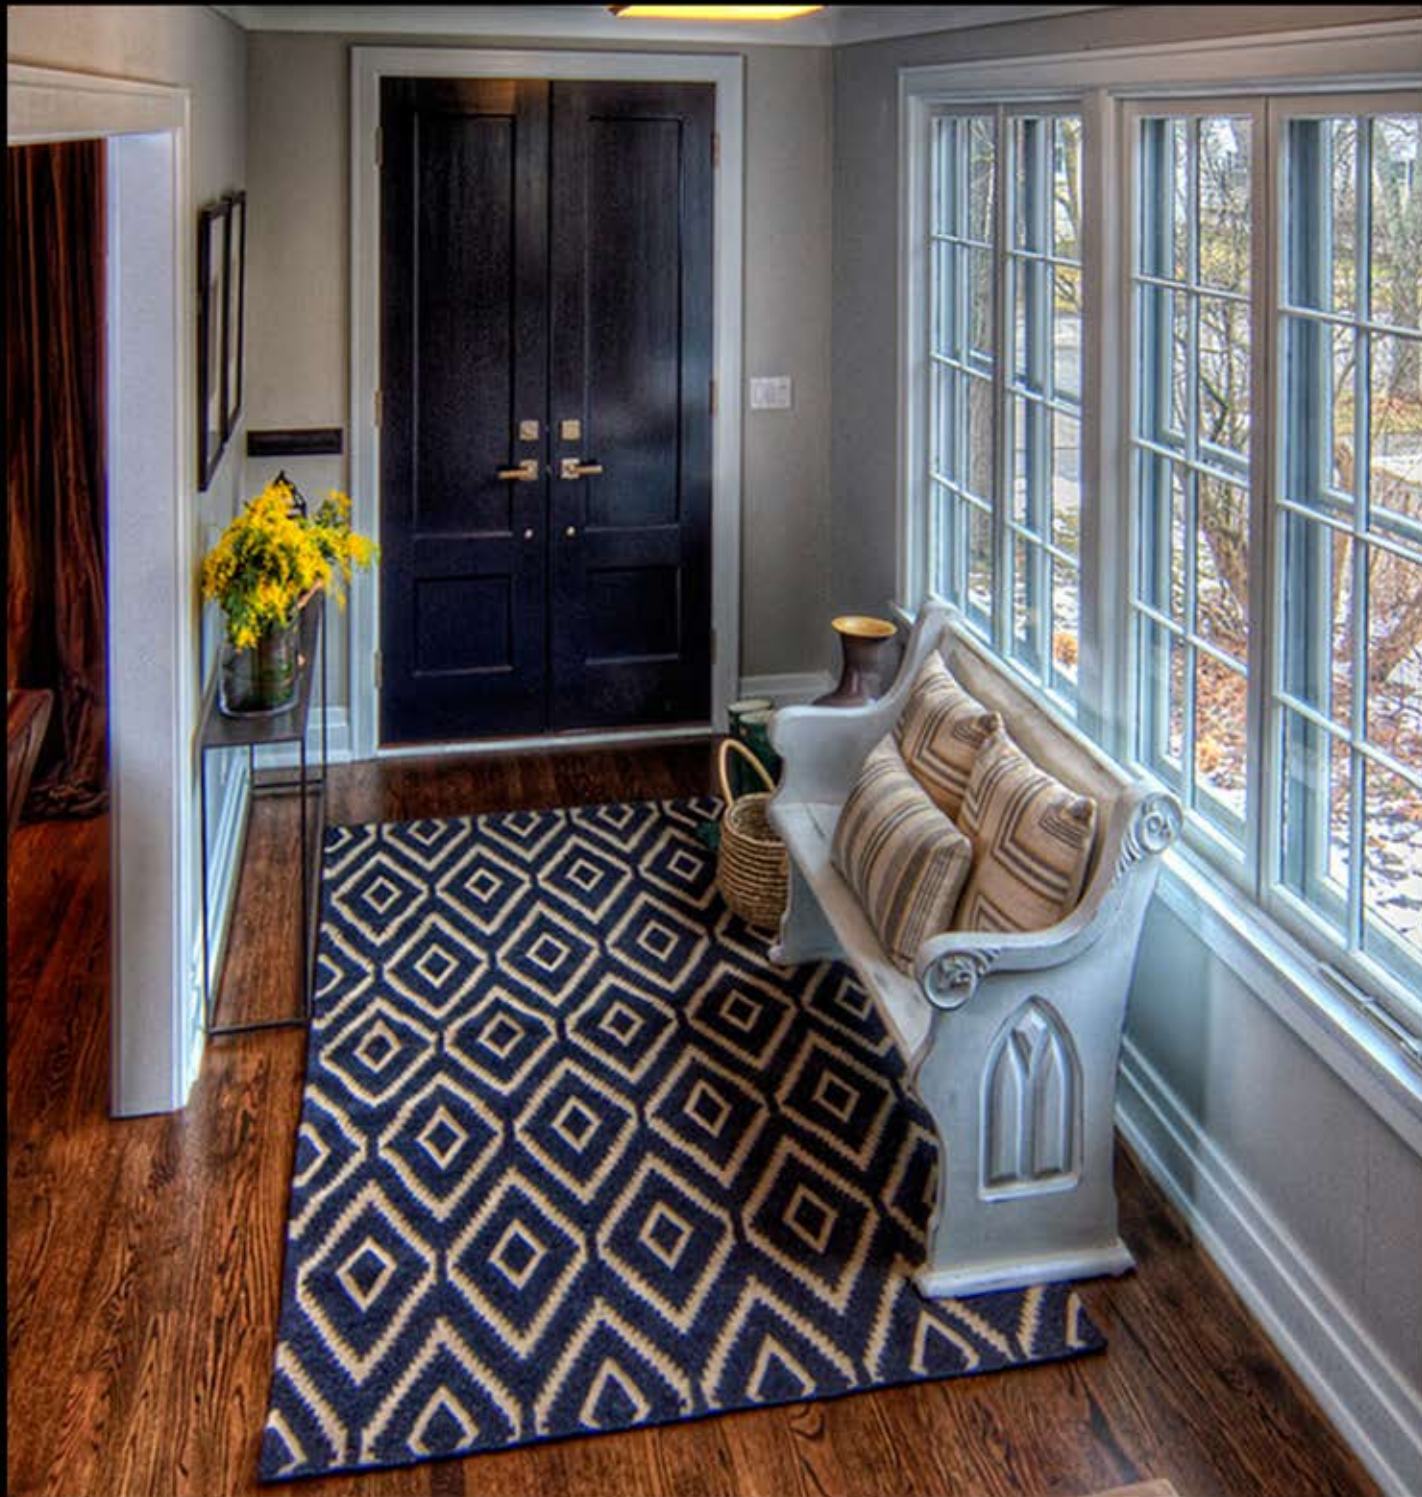

Design No. K-163

Hand Tufted
Carpet containing
100% Wool
in 3200 GSM
Quality and
12 MM Pile
Height.

Custom Designs,
Sizes & Colors are
also possible.

Colour Box also available.