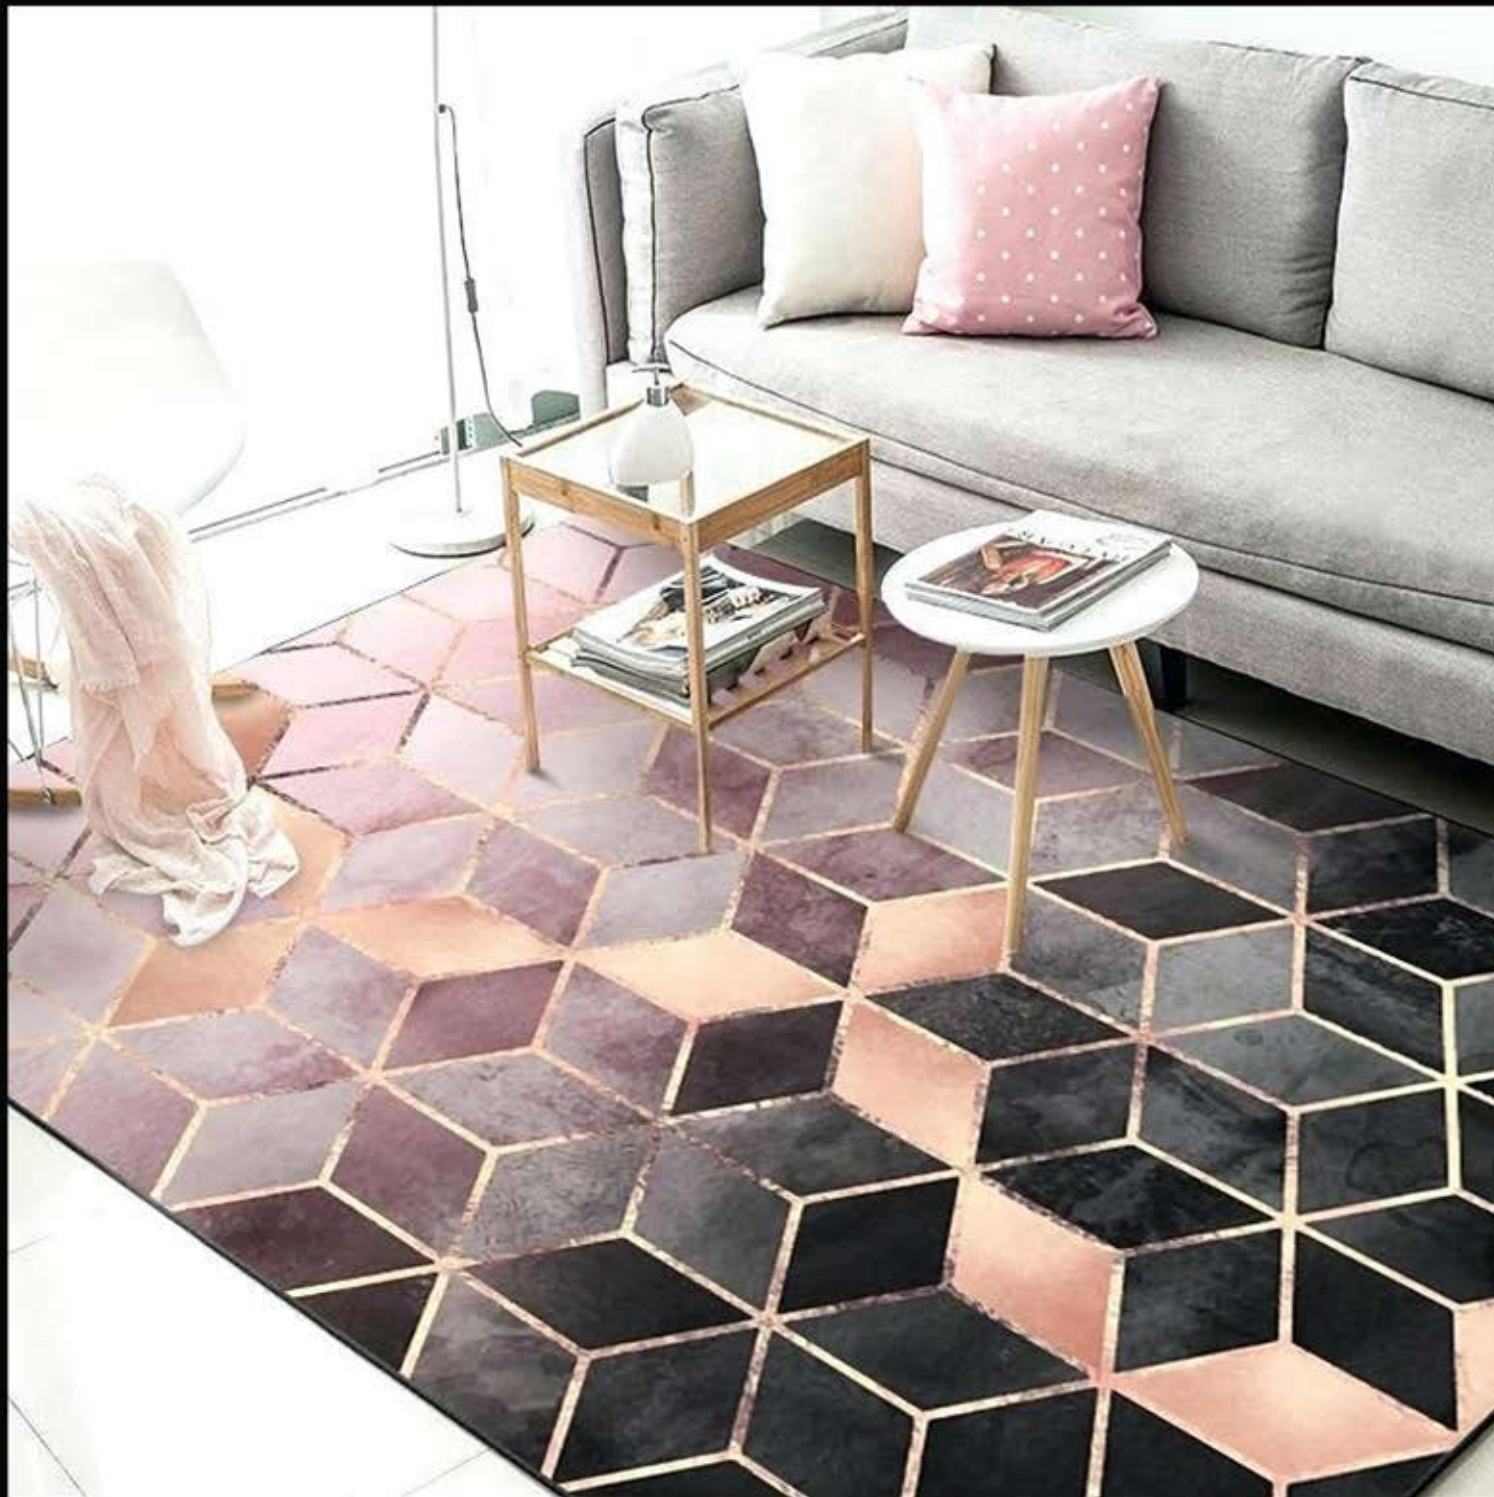

Design No. K-158

Hand Tufted
Carpet Containing
Wool & Viscose
in 3500 GSM
Quality and
12MM Pile Height.

Custom Designs,
Sizes & Colors are
also possible.

Color box also available.