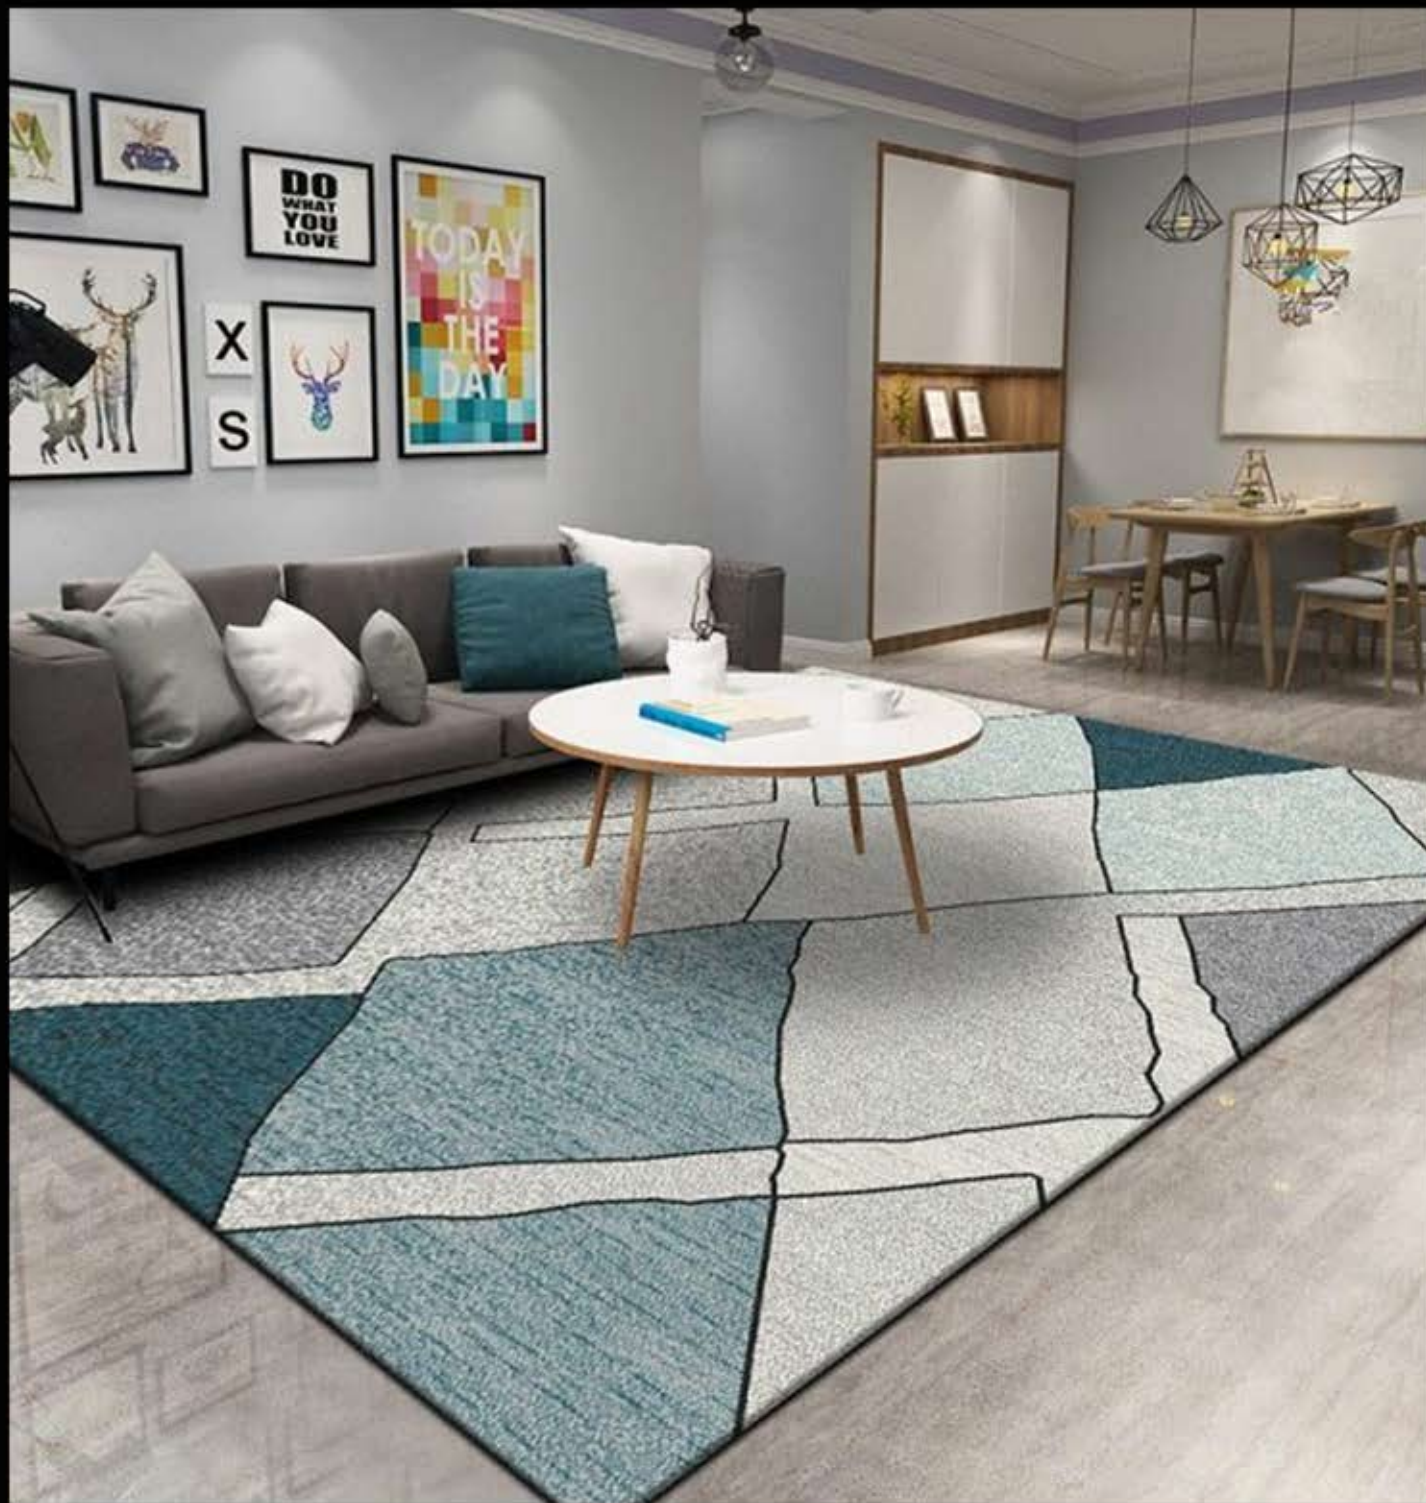

Colour Box also available.

Design No. K-163

Hand Tufted
Carpet containing
100% Wool
in 3200 GSM
Quality and
12 MM Pile
Height.

Custom Designs,
Sizes & Colors are
also possible.

Colour Box also available.

Design No. K-164