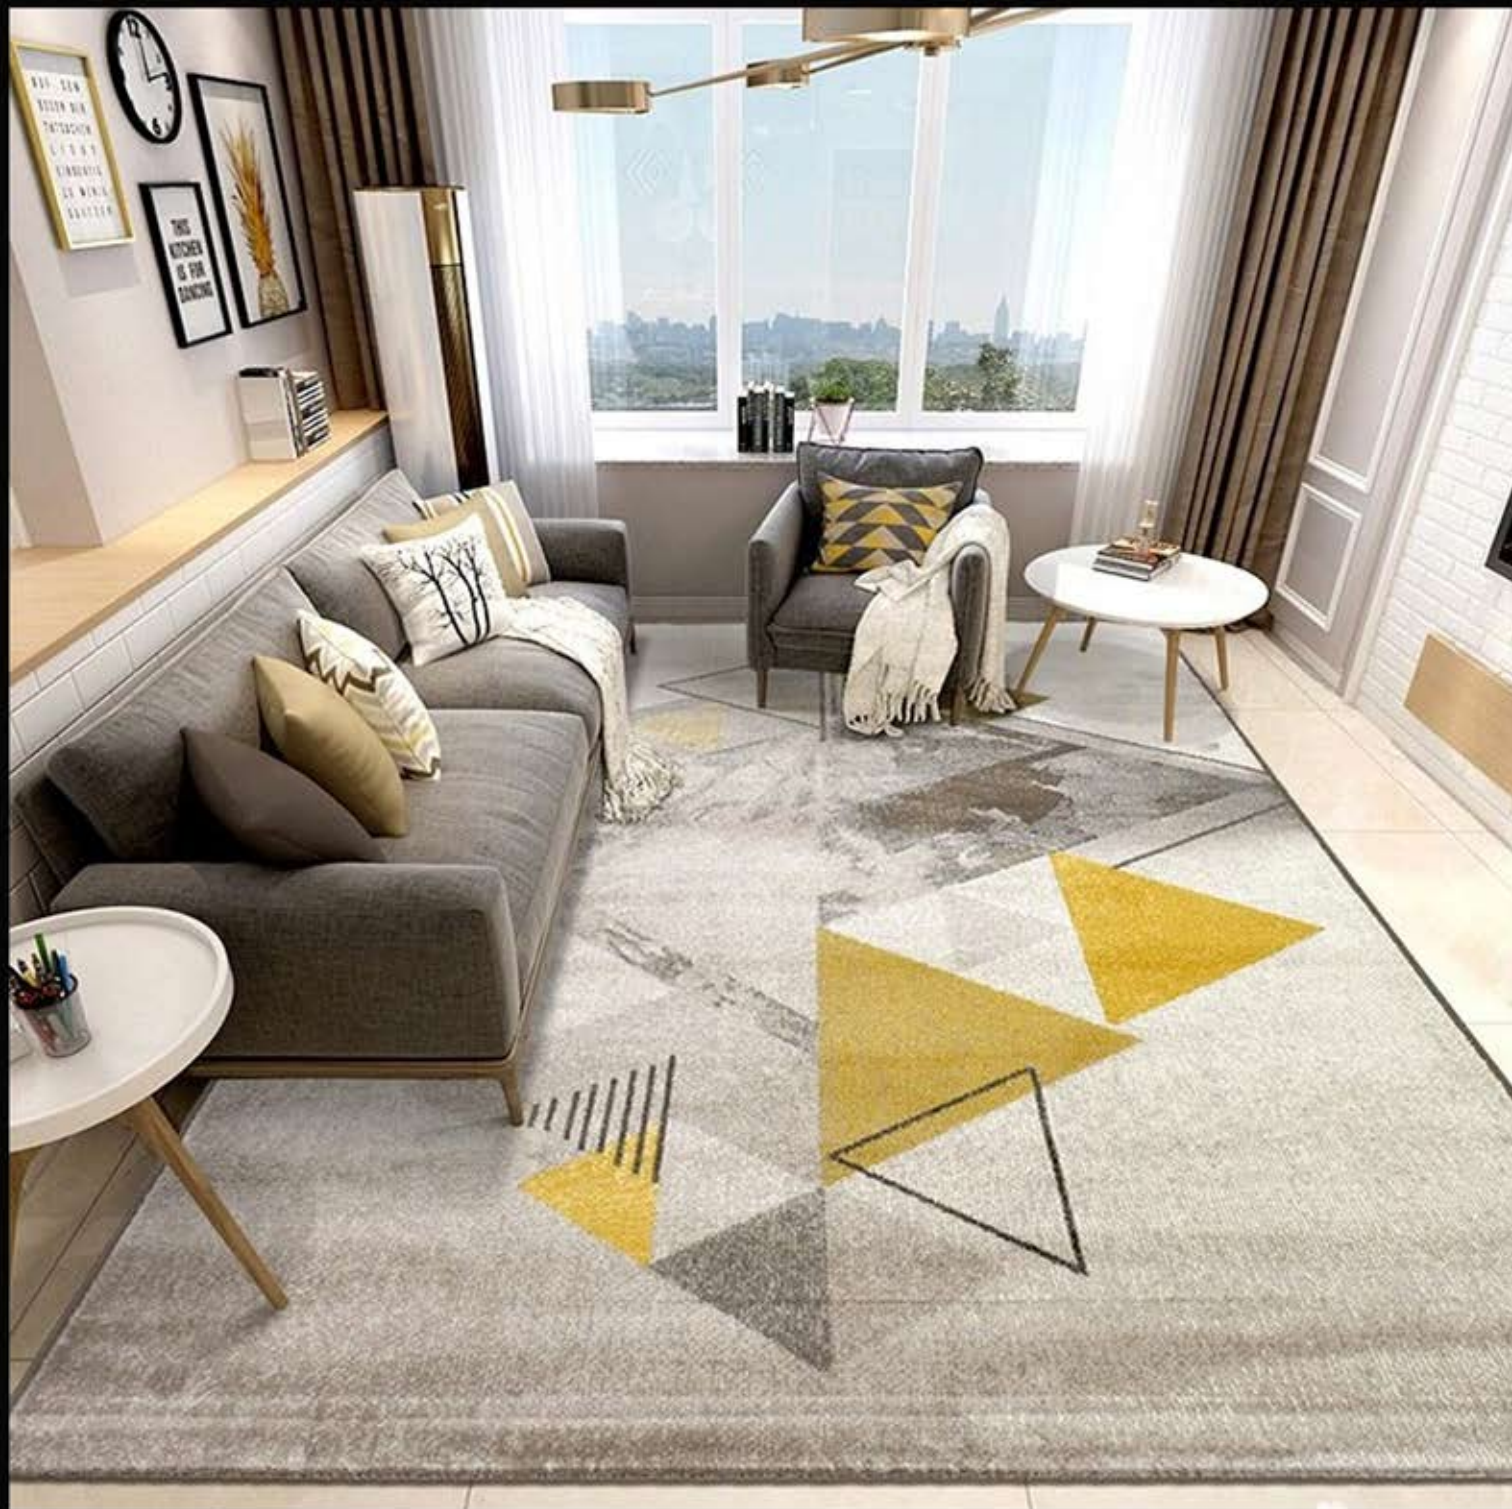

Design No. K-125

Hand Tufted
Carpet Containing
Wool & Viscose
in 3500 GSM
Quality and
12 MM Pile
Height.

Custom Designs,
Sizes and Colors are
also possible.

Color Box also available.